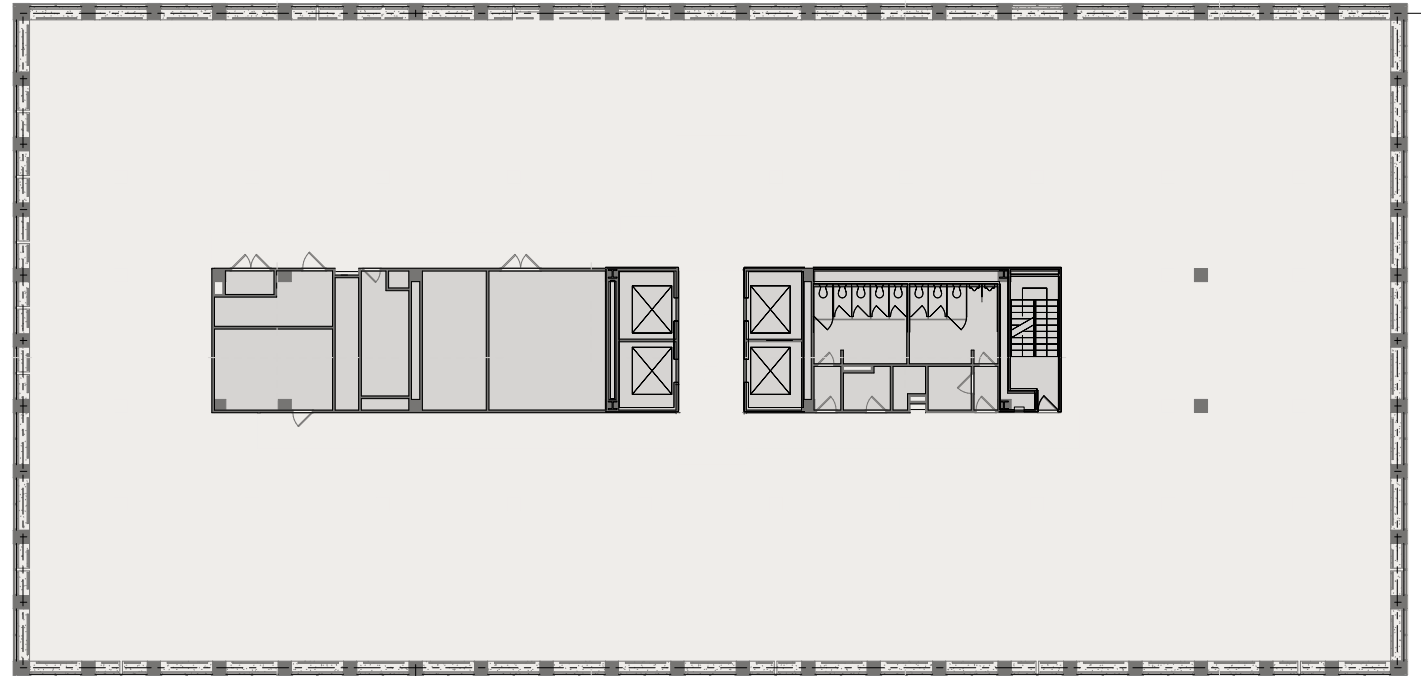

BROADWAY TOWER

100 NORTH BROADWAY
ST. LOUIS, MISSOURI 63102

BroadwayTowerSTL.com

FOR MORE INFORMATION,
PLEASE CONTACT:

STEPHEN LORDO

+1 314 338 2089

stephen.lordo@am.jll.com

jll.com/st-louis

+1 314 338 2080

OWNED AND MANAGED BY

12th Floor

±22,175 RSF