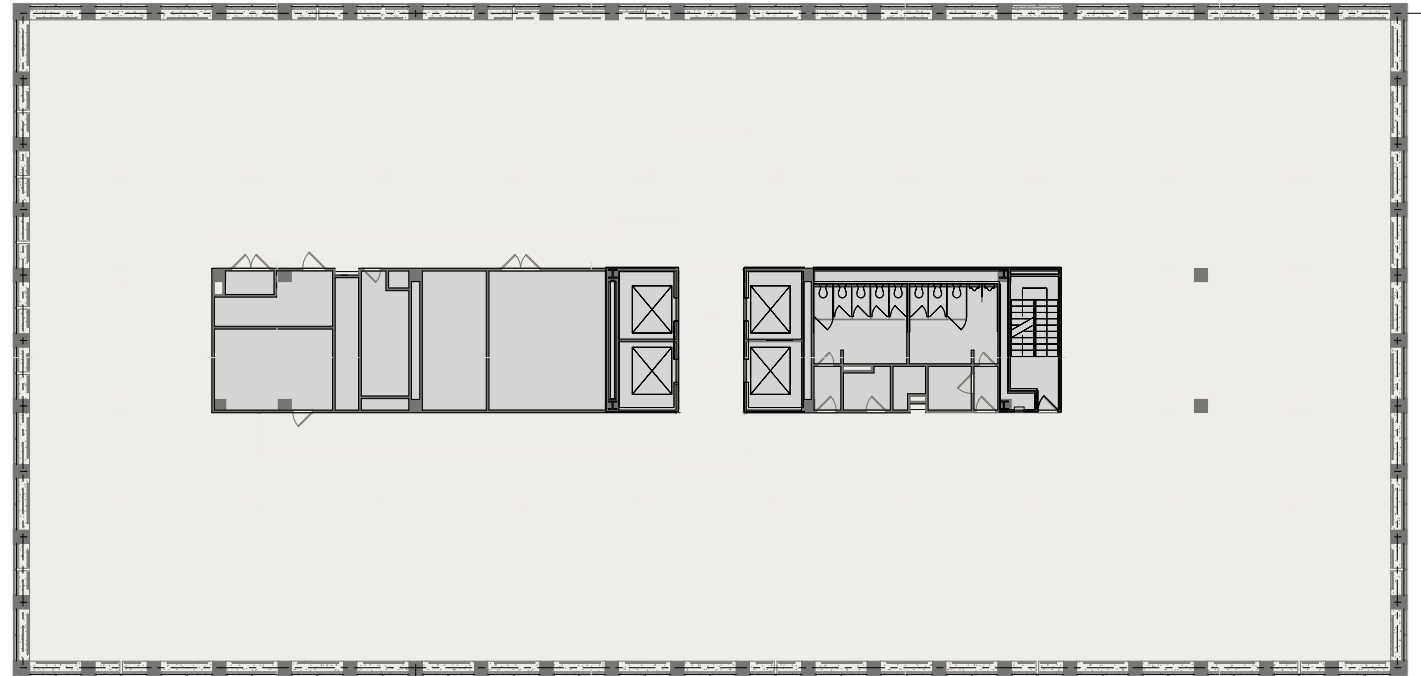

BROADWAY TOWER

100 NORTH BROADWAY
ST. LOUIS, MISSOURI 63102

BroadwayTowerSTL.com

FOR MORE INFORMATION,
PLEASE CONTACT:

STEPHEN LORDO

+1 314 338 2089

stephen.lordo@am.jll.com

jll.com/st-louis

+1 314 338 2080

OWNED AND MANAGED BY

13th Floor

±22,175 RSF