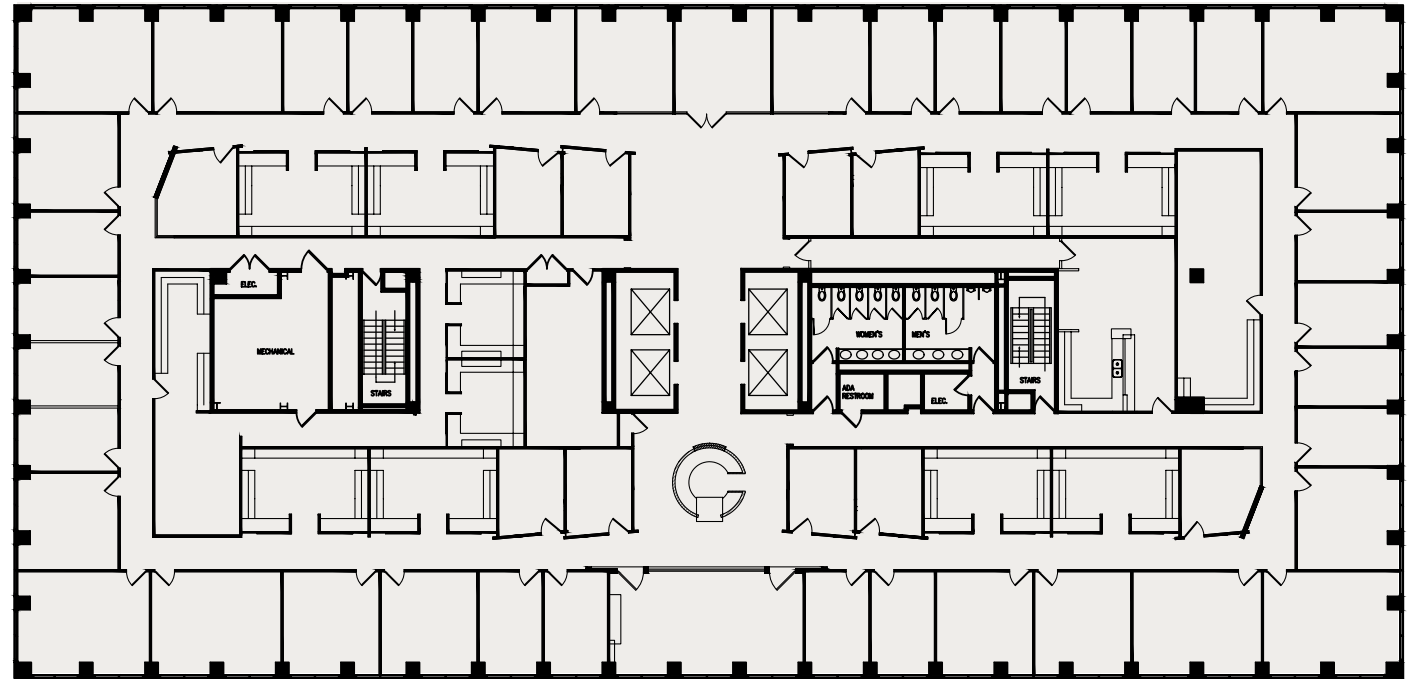

BROADWAY TOWER

100 NORTH BROADWAY
ST. LOUIS, MISSOURI 63102

BroadwayTowerSTL.com

FOR MORE INFORMATION,
PLEASE CONTACT:

STEPHEN LORDO

+1 314 338 2089

stephen.lordo@am.jll.com

jll.com/st-louis

+1 314 338 2080

OWNED AND MANAGED BY

14th Floor