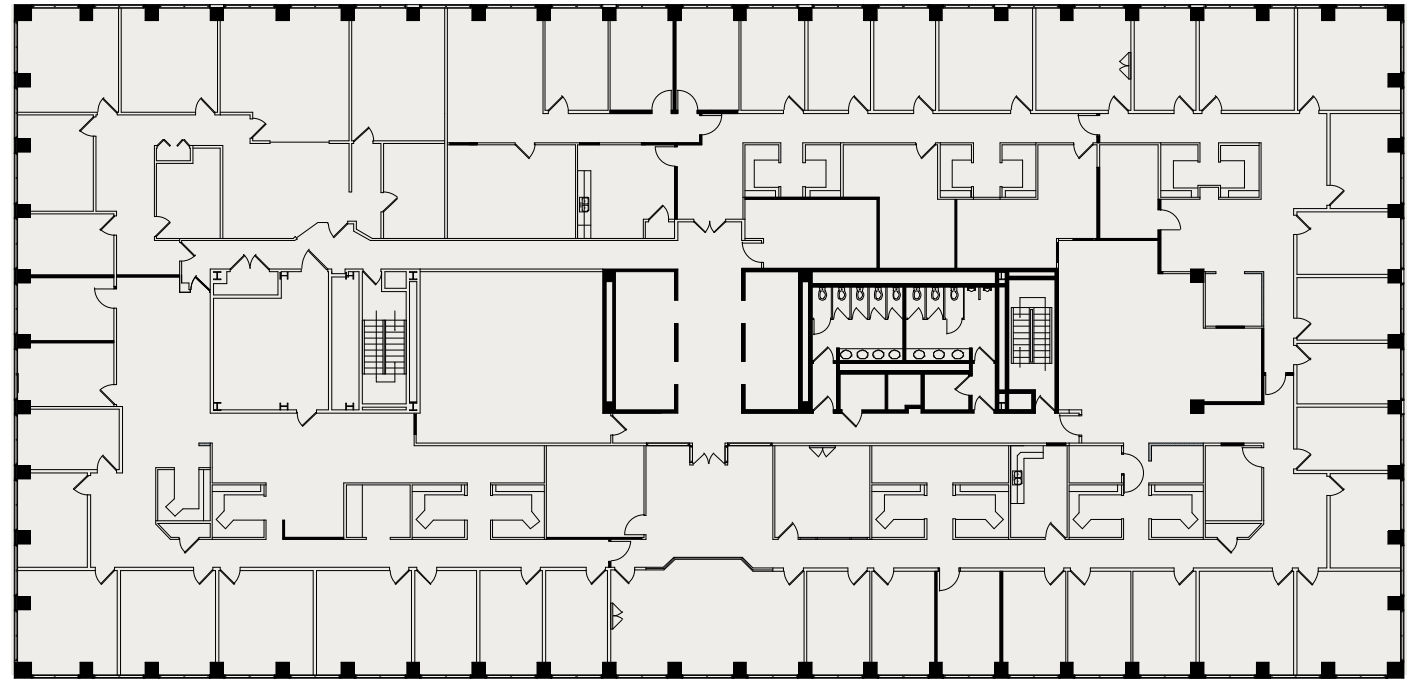

BROADWAY TOWER

100 NORTH BROADWAY
ST. LOUIS, MISSOURI 63102

BroadwayTowerSTL.com

FOR MORE INFORMATION,
PLEASE CONTACT:

STEPHEN LORDO

+1 314 338 2089

stephen.lordo@am.jll.com

jll.com/st-louis

+1 314 338 2080

OWNED AND MANAGED BY

15th Floor

±22,175 RSF