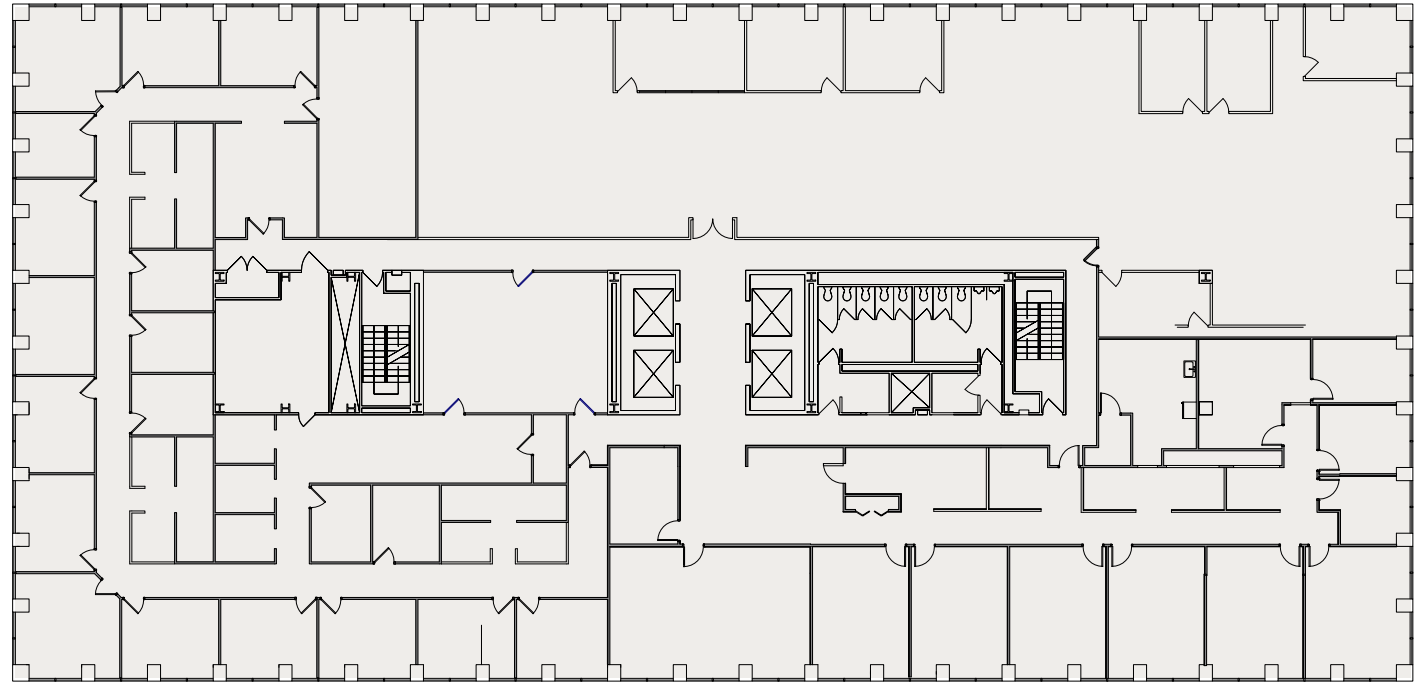

BROADWAY TOWER

100 NORTH BROADWAY
ST. LOUIS, MISSOURI 63102

BroadwayTowerSTL.com

FOR MORE INFORMATION,
PLEASE CONTACT:

STEPHEN LORDO

+1 314 338 2089

stephen.lordo@am.jll.com

jll.com/st-louis

+1 314 338 2080

OWNED AND MANAGED BY

16th Floor

±22,175 RSF