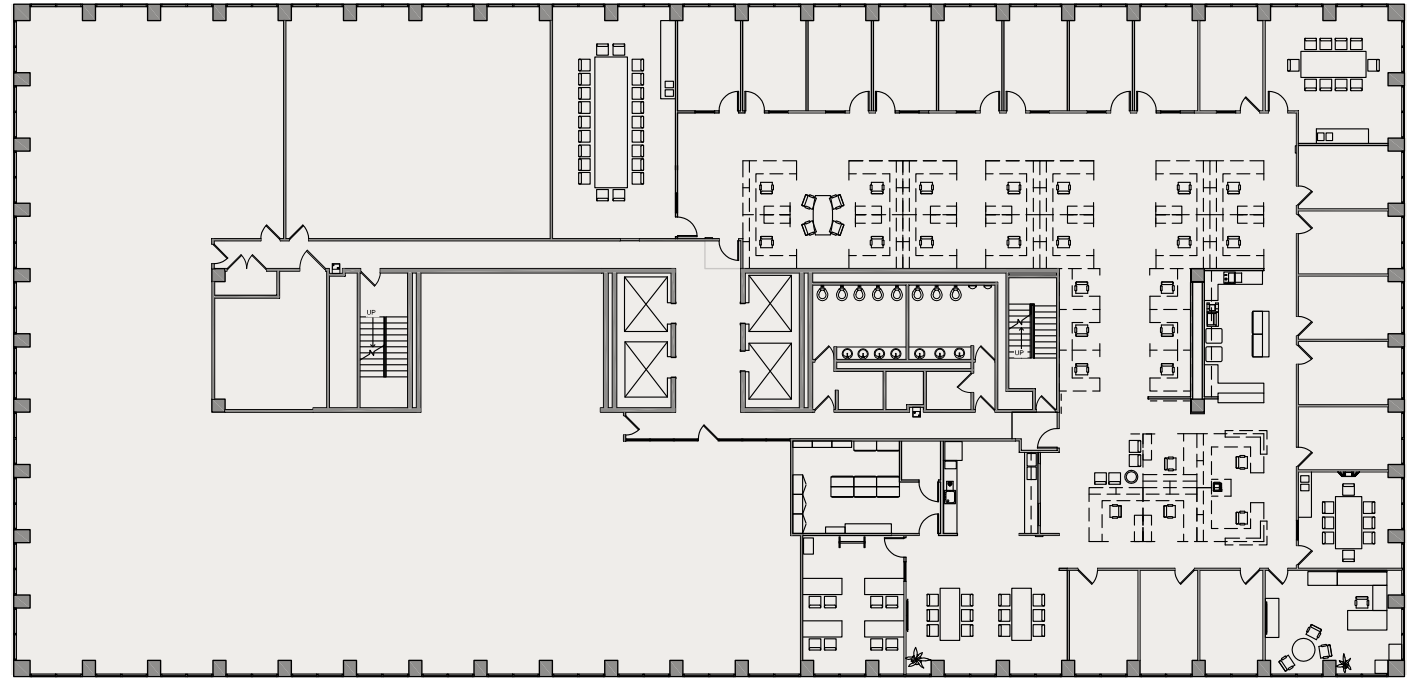

BROADWAY TOWER

100 NORTH BROADWAY
ST. LOUIS, MISSOURI 63102

BroadwayTowerSTL.com

FOR MORE INFORMATION,
PLEASE CONTACT:

STEPHEN LORDO

+1 314 338 2089

stephen.lordo@am.jll.com

jll.com/st-louis

+1 314 338 2080

OWNED AND MANAGED BY

18th Floor

±22,175 RSF