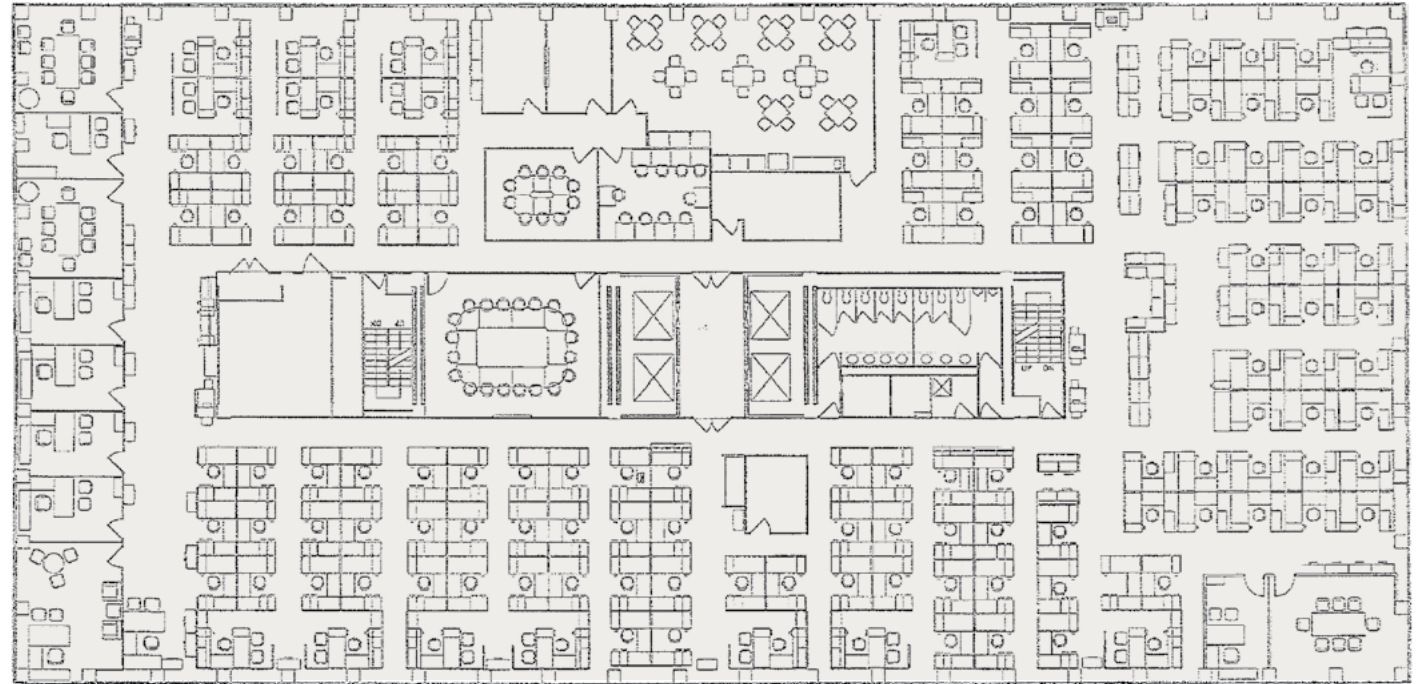

BROADWAY TOWER

100 NORTH BROADWAY
ST. LOUIS, MISSOURI 63102

BroadwayTowerSTL.com

FOR MORE INFORMATION,
PLEASE CONTACT:

STEPHEN LORDO

+1 314 338 2089

stephen.lordo@am.jll.com

jll.com/st-louis

+1 314 338 2080

OWNED AND MANAGED BY

19th Floor

±22,175 RSF